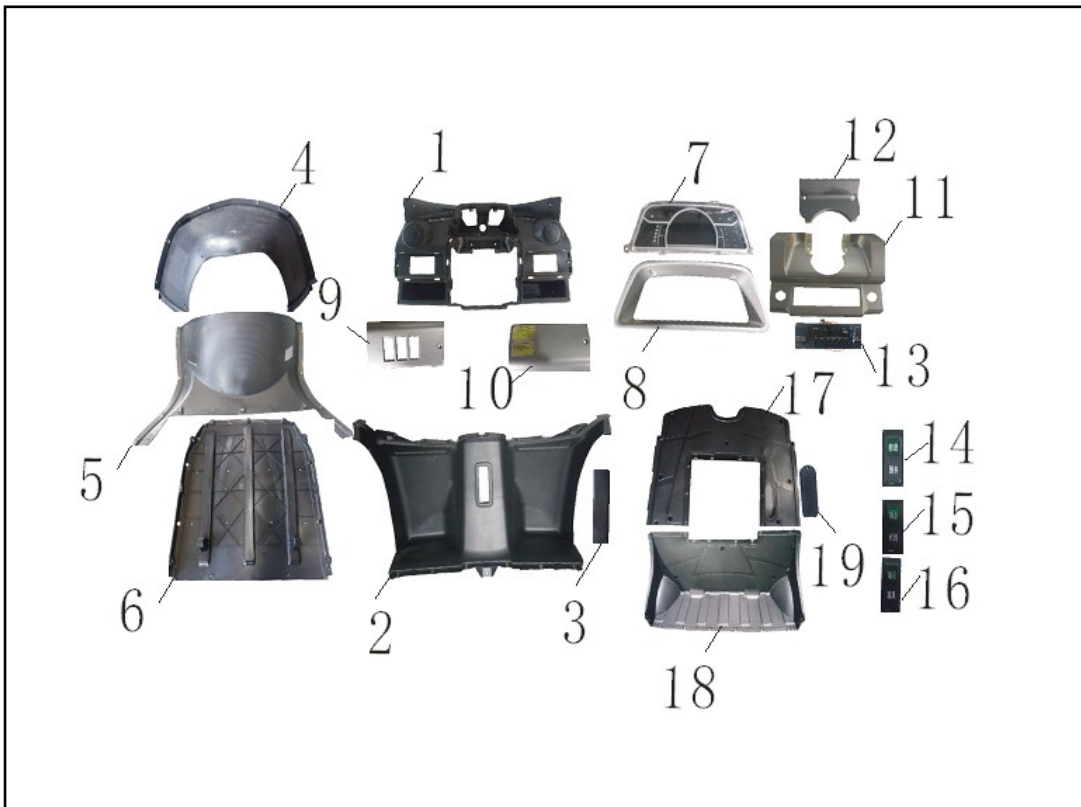

No.	Art. Nr.	Spare parts name	Qty	Unit
1	9101038	Dashboard PP(upper)	1	pc
2	9101039	Substage connection of instrument	1	pc
3	9101040	Number cap.	1	pc
4	9101041	Upper inner mud plate	1	pc
5	9101042	The lower part of the inner mud plate	1	pc
6	9101043	Frame bottom	1	pc
7	9101044	instrument	1	pc
8	9101045	Instrument Decoration Cowl	1	pc
9	9101046	& Left dashboard decoration	1	pc
10	9101047	& Right dashboard decoration	1	pc
11	9101048	Radio cover	1	pc
12	9101049	Radio cover panel connection	1	pc
13	9101050	radio	1	pc
14	9101051	Reverse Forward Switch	1	pc
15	9101052	Wiper switch	1	pc
16	9101053	Cold and warm wind switch	1	pc
17	9101054	The front of the pedals	1	pc
18	9101055	The rear of the pedals	1	pc
19	9101056	Handbrake cover	1	pc

7. Glass assembly