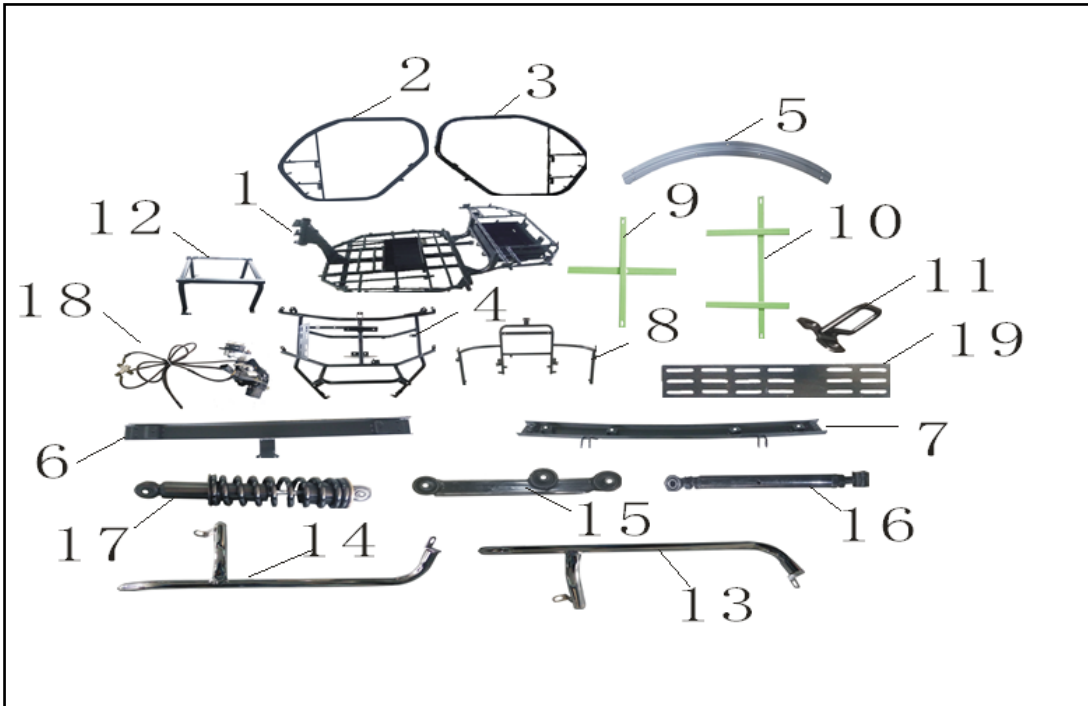

12. Iron assembly

No.	Art. Nr.	Spare parts name	Qty	Unit
1	9101091	Warwolf main frame	1	pc
2	9101092	Warwolf door frame left	1	pc
3	9101093	Warwolf door frame, right.	1	pc
4	9101094	Battle wolf door frame in front of the connection bracket	1	pc
5	9101095	Jindou windscreen bracket	1	pc
6	9101096	Warwolf door frame front bracket	1	pc
7	9101097	Warwolf door frame rear bracket	1	pc
8	9101098	Warwolf backrest bracket	1	pc
9	9101099	Jindou, before the battery strip.	1	pc
10	9101100	Battery bar after Warwolf	1	pc
11	9101101	Warwolf, lock lock, lock post.	2	pc
12	9101102	Jindou front seat bracket	1	pc
13	9101103	Left front guard.	1	pc
14	9101104	Right front guard.	1	pc
15	9101105	Jindou	2	pc
16	9101106	Jindou balance bar	1	pc
17	9101107	Jindou's shock absorber after thickening	2	pc
18	9101108	After the Warwolf, the disc brake dragged on and on.	1	set
19	9101109	Controller fixed plate	1	pc