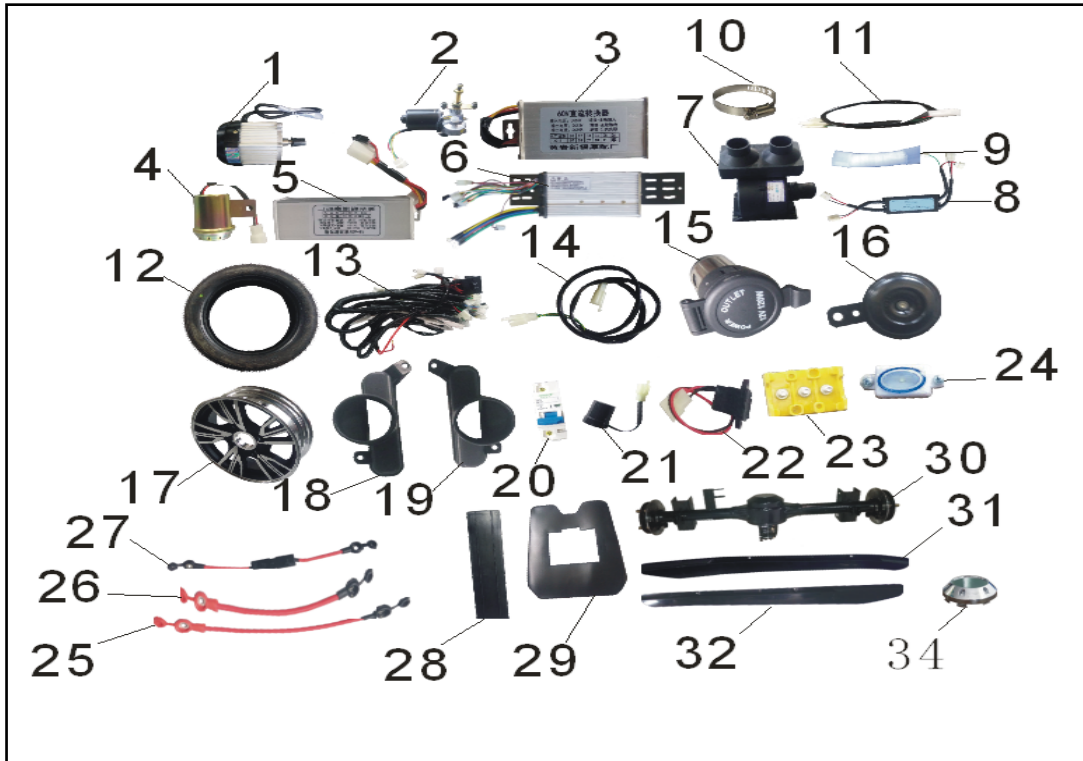

13. Electrical component assembly

No.	Art. Nr.	Spare parts name	Qty	Unit
1	9101110	electric motor	1	pc
	9101111	electric motor	1	pc
2	9101112	Jindou wiper motor	1	pc
3	9101113	Converter(6 in 1)	1	pc
4	9101114	A reversing horn	1	pc
5	9101115	Converter	1	pc
6	9101116	controller	1	pc
	9101117	controller	1	pc
7	9101118	Blowblower host	1	pc
8	9101119	Blowfan controller	1	pc
9	9101120	Shrinkage tube	2	pc
10	9101121	Shrinkage tube	4	pc
11	9101122	Jindou fan connector	1	pc
12	9120015	Rear Tyre	2	pc
13	9101124	Warwolf cable main line	1	pc
14	9101125	Warwolf High Brake Light Connection Line	1	pc
15	9101126	Battle Wolf Cigarettes	1	pc