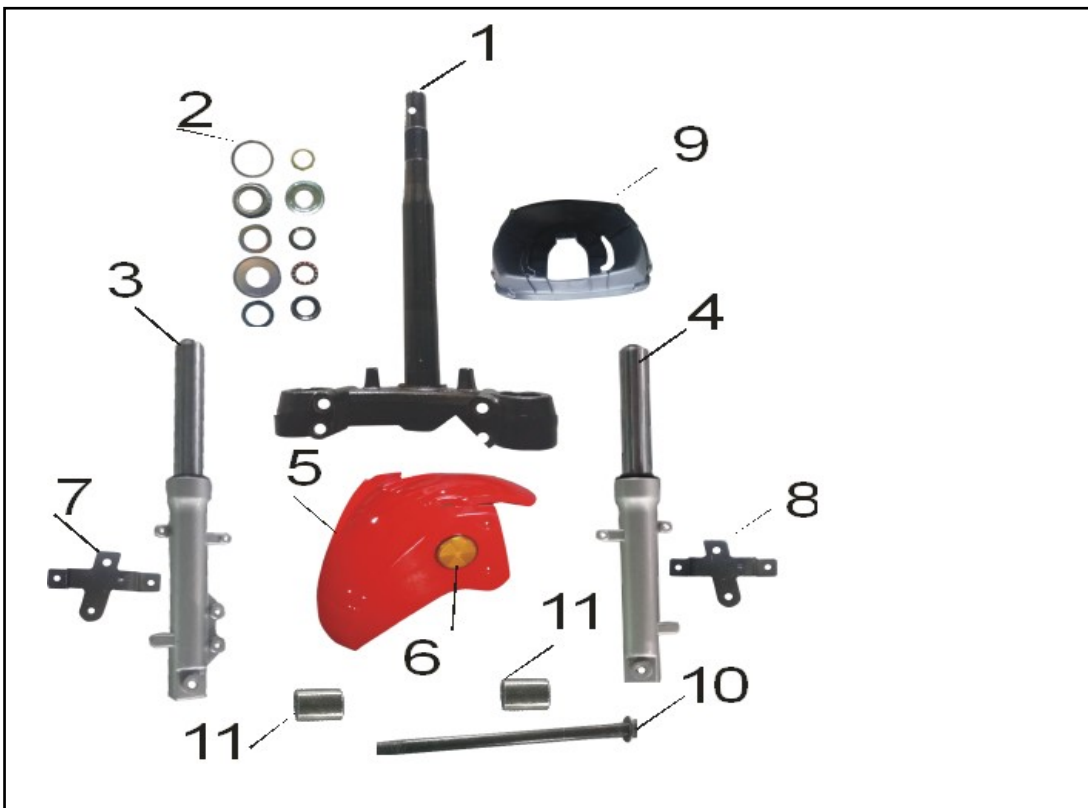

Abhollager / Pick-up warehouse
Menila Import GmbH
Hafenbahnstraße 5
45881 Gelsenkirchen

[Link zum Ersatzteilformular](#)

1. Rear mirror

No.	Art. No.	spare parts name	Qty	Unit
1	9101001	Left rearview mirror	1	pc
2	9101002	Right rearview mirror	1	pc
3	9101003	A rubber pad	2	pc

2. Direction.

No.	Art. Nr.	spare parts name	Qty	Unit
-----	----------	------------------	-----	------

1	9101004	Direction.	1	pc
2	9101005	Left glove.	1	pc
3	9101006	Left combination switch	1	set
4	9101007	One combination transfer	1	set
5	9101008	Handcover decorations.	1	pc
6	9101009	Hat your hand.	1	pc

3. Direction column

No.	Art. Nr.	Spare parts name	Qty	Unit
1	9101010	Direction column	1	pc
2	9101011	Steel Bowl Assembly(10 bowls)	1	set
3	9101012	Bold left front shock absorber	1	pc
4	9101013	Bold right front shock absorber	1	pc
5	9101014	Front wheel fender	1	pc
6	9101015	Circular reflector	2	pc
7	9101016	Left front wheel mud support	1	pc
8	9101017	Right front wheel mud support	1	pc
9	9101018	Mud board in front wheel	1	pc
10	9101019	Front axle	1	pc
11	9101020	Front wheel sleeve	2	pc

4. Front wheel assembly

No.	Art. Nr.	Spare parts name	Qty	Unit
1	9120014	Front tire.	1	pc
2	9101022	front wheel	1	pc
3	9101023	Valve.	1	pc
4	9101024	Warwolf front disc brake pump assembly	1	set
5	9101025	Jindou disc brake plate	1	pc