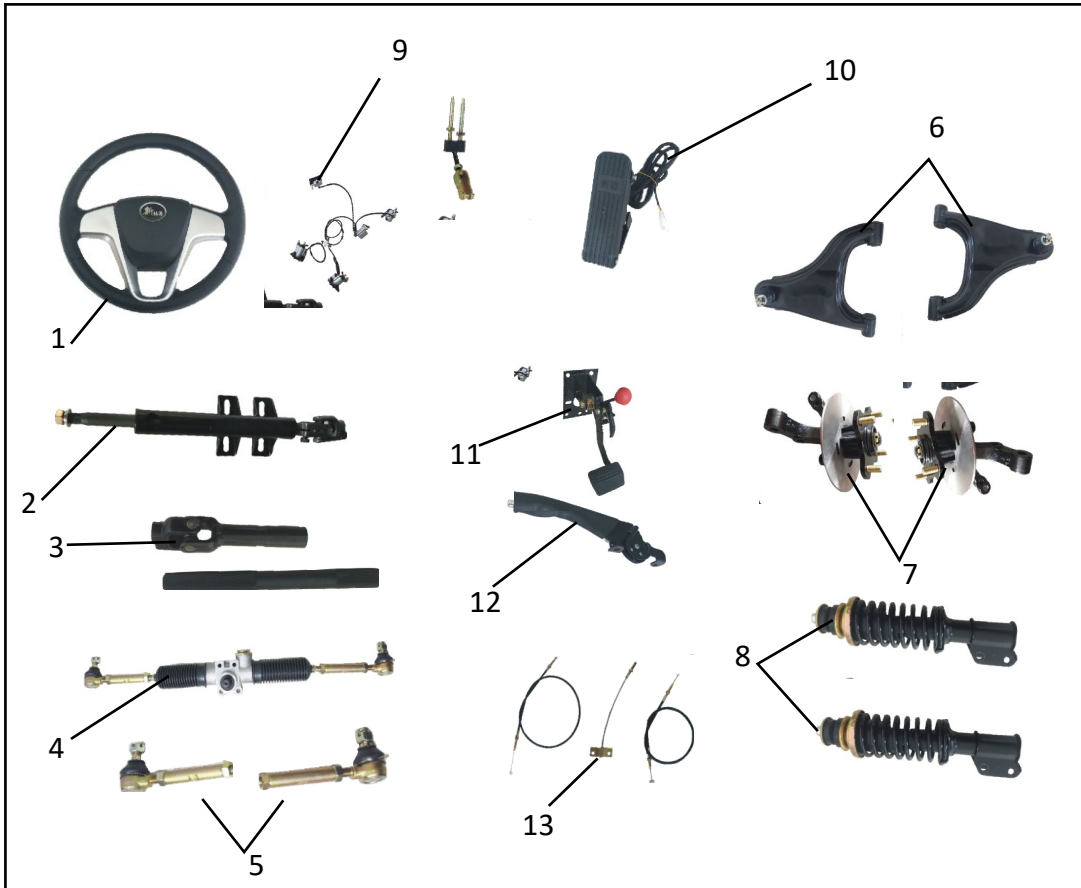

No.	Art. Nr.	Spare parts name	Qty	Unit
1	9101217	Steering wheel	pc	1
2	9101218	Turn Up Column Assembly	pc	1
3	9101219	Conjugate Assembly	pc	1
4	9101220	Direction Assembly	pc	1
5	9101221	Turn the lever.	pc	2
6	9101222	Lower Shaker Assembly Left(Triangular-Arm)	pc	1
	9101223	Lower Shaker Assembly Right(Triangular-Arm)	pc	1
7	9101224	Front Suspended Assembly(Left)	pc	1
	9101225	Front suspension assembly(right)	pc	1
8	9101226	Front shock absorber	pc	2
9	9101227	Foot brake brake one drag four	pc	1
10	9101228	Throttle pedal	pc	1
11	9101229	Brake pedal	pc	1
12	9101230	Handbrake lever	pc	1
13	9101231	Hand brake three-wire pull line	set	1