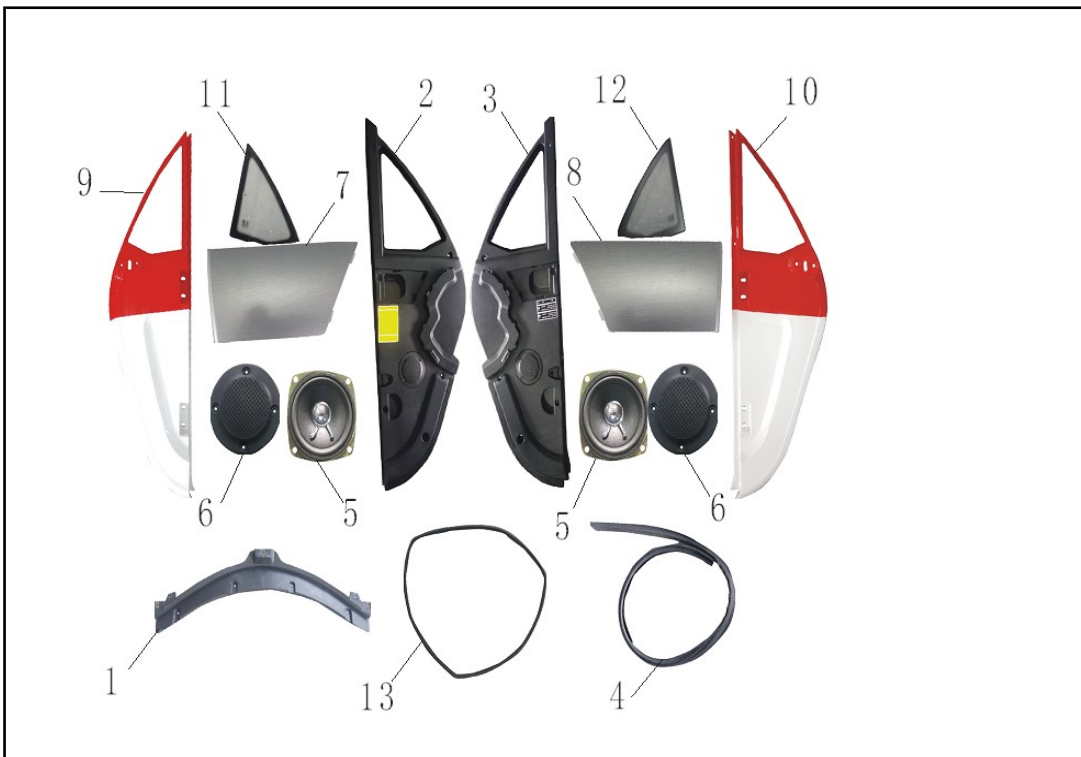

No.	Art. Nr.	spare parts name	Qty	Unit
1	9101057	Front shield glass support PP	1	pc
2	9101058	& Left Front Triangular Plate	1	pc
3	9101059	& Right Front Triangular Plate	1	pc
4	9101060	Rubber strips around the front side	2	pc
5	9101061	A stereo speaker	2	pc
6	9101062	Horn cover	2	pc
7	9101063	& Left Triangle Inner Door Decoration	1	pc
8	9101064	& Right Triangle Inner Door Decoration	1	pc
9	9101065	& Left Front Trigonal Exterior Plate	1	pc
10	9101066	& Right Front Triangulation	1	pc
11	9101067	Jindou left front triangular glass	1	pc
12	9101068	Jindou right front triangular glass	1	pc
13	9101069	Front triangular glass-rubber strip	2	pc

8. Inner door assembly