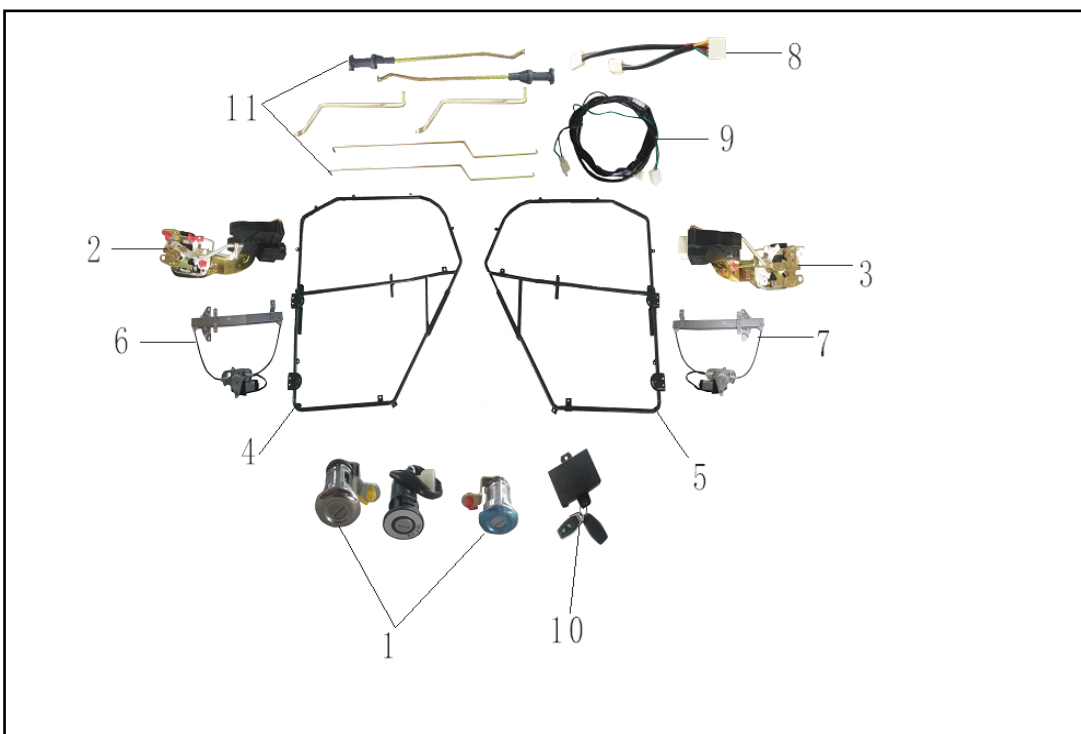

23	9101172	Jindou left door and window lift glass	1	pc
24	9101173	Jindou right door and window lift glass	1	pc
25	9101174	Jindou Windows, glass, rubber bars.	2	pc
26	9101175	Jindou, glass shears outside the window.	2	pc
27	9101176	Jindou, glass shears in the window.	2	pc
28	9101177	Jindou left back triangular glass	1	pc
29	9101178	Jindou right back triangular glass	1	pc
30	9101179	Jindou's rear triangular glass rubber strip	2	pc
31	9101180	Rubber strips around the doors and windows of Jindou	2	pc

9. Lock-lock assembly

No.	Art. Nr.	spare parts name	Qty	Unit
1	9101181	Warwolf electric locks and side locks	1	set
2	9101182	Battle Wolf Left Lock Board	1	set
3	9101183	Warwolf right lock board	1	set
4	9101184	Battle Wolf, small left door.	1	pc
5	9101185	Warwolf door, right.	1	pc
6	9101186	Warwolf left electric elevator	1	set
7	9101187	Warwolf Right Electric Lift	1	set
8	9101188	Elevator connection	2	pc
9	9101189	Central control left main door connection line	1	pc
10	9101190	Control Box / Remote Control	1	set
11	9101191	Warwolf pull bar, standard piece	2	set